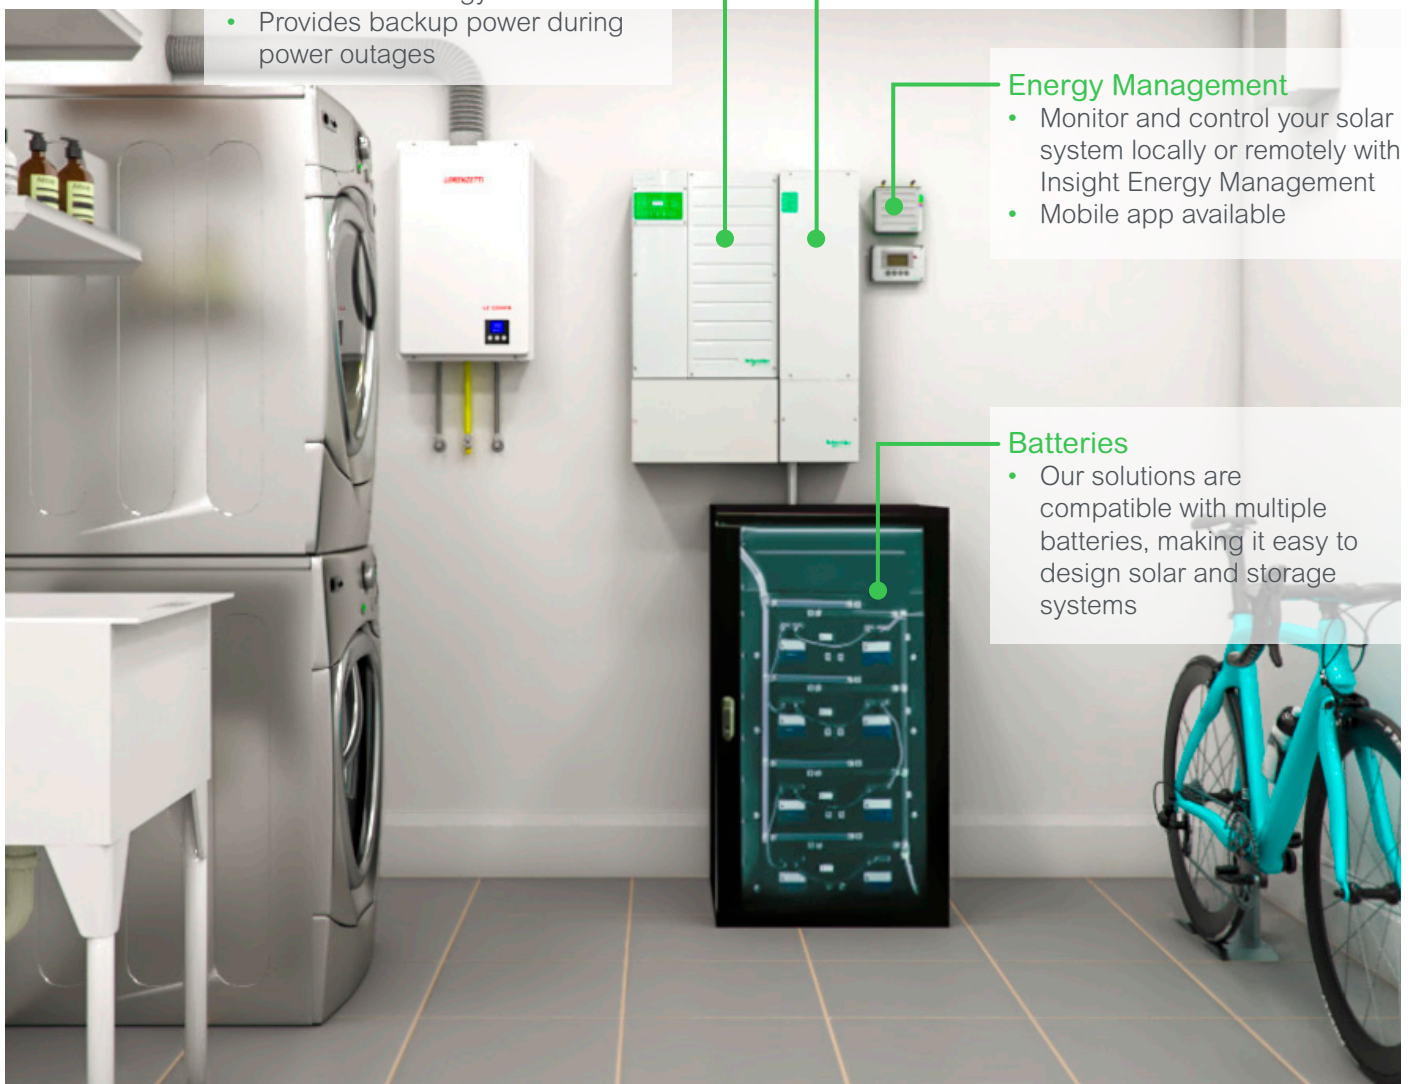

Batteries

- Our solutions are compatible with multiple batteries, making it easy to design solar and storage systems